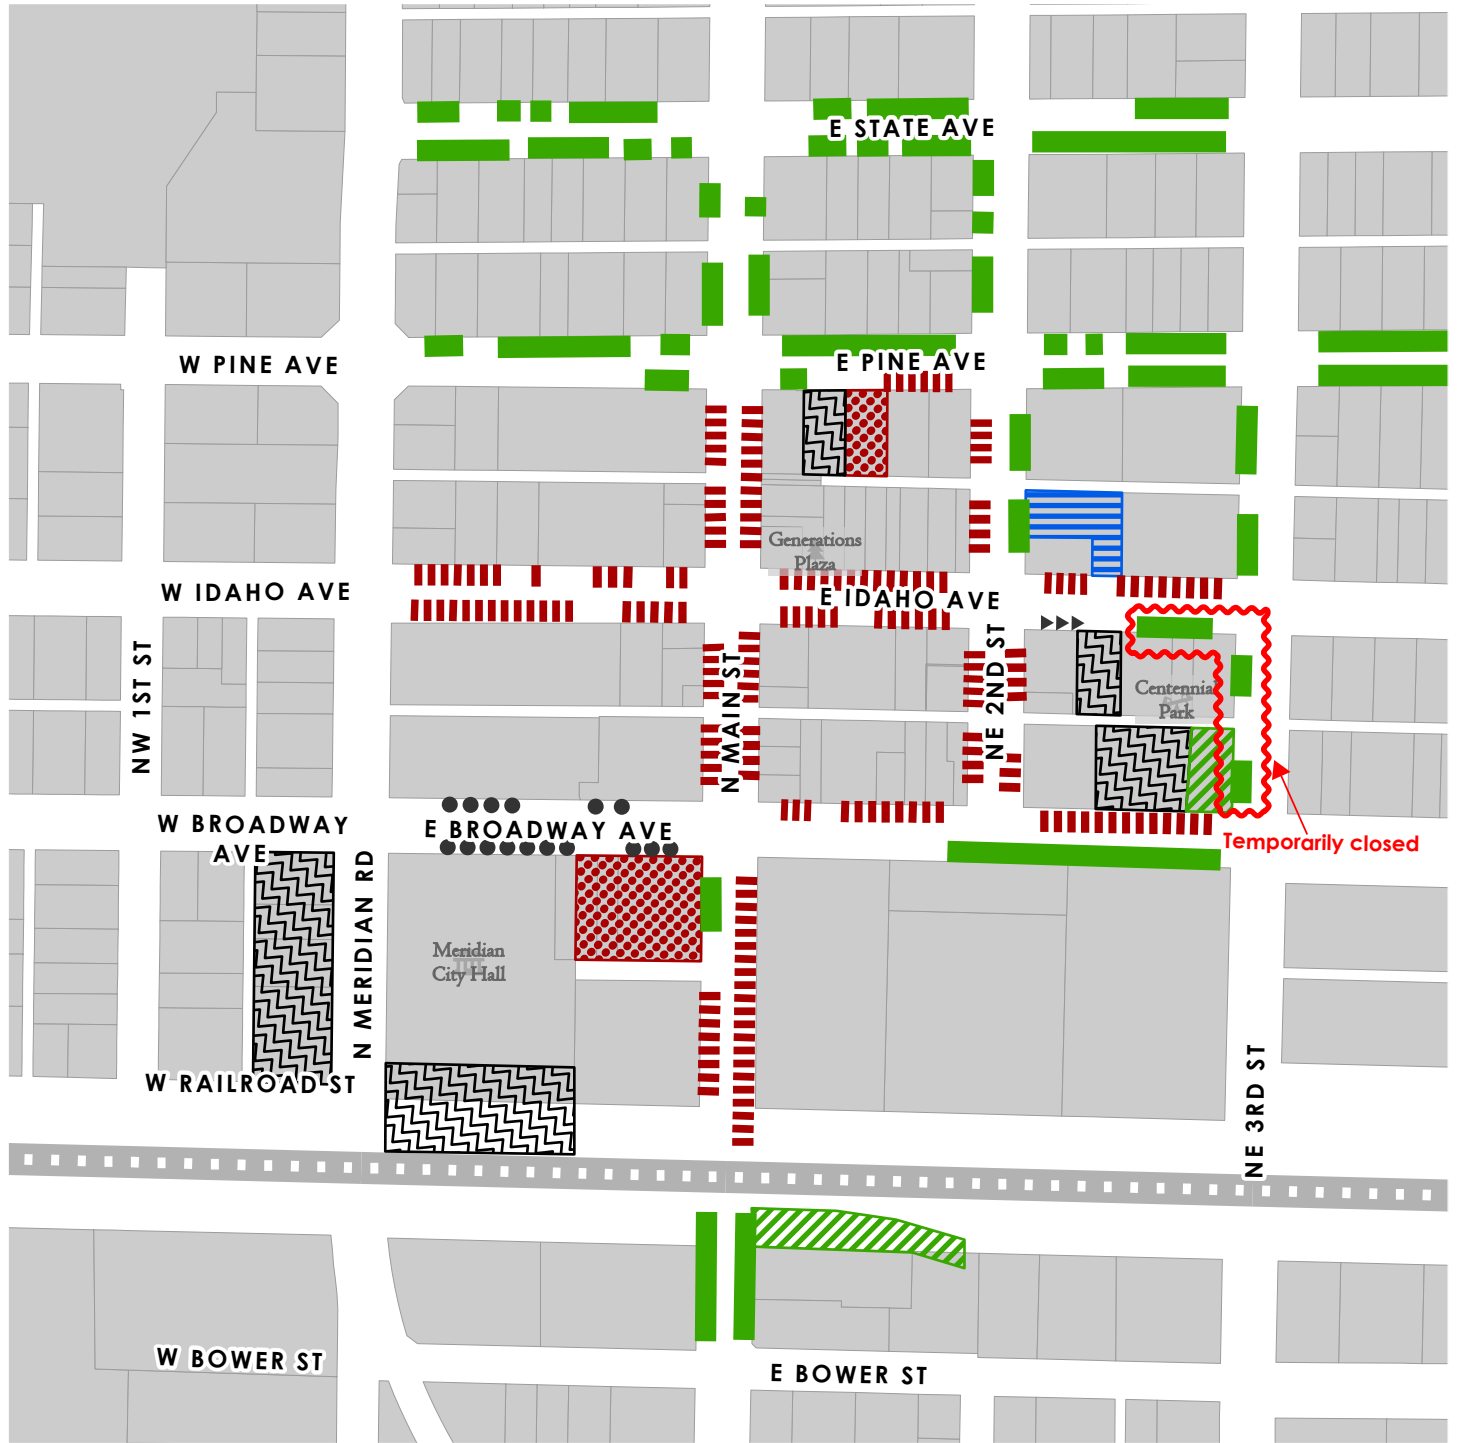

Old Town Parking Map

Legend

Surface Parking

- Public
- Public, Mon-Fri 6 AM - 6 PM
- Public 2-Hour, Mon-Fri 8 AM - 6 PM
- Limited & Reserved*

On-Street Parking

- Public
- Public 2-Hour**
- Public 1-Hour**
- Public 30-Minute**

*Parking regulation varies by location, but parking is typically restricted during normal weekday business hours.
 **Limited duration parking is relaxed after normal weekday business hours.
 ***Vehicles displaying disability placards are permitted to park for unlimited periods of time in public parking zones which are otherwise restricted as to the length of time parking is permitted.