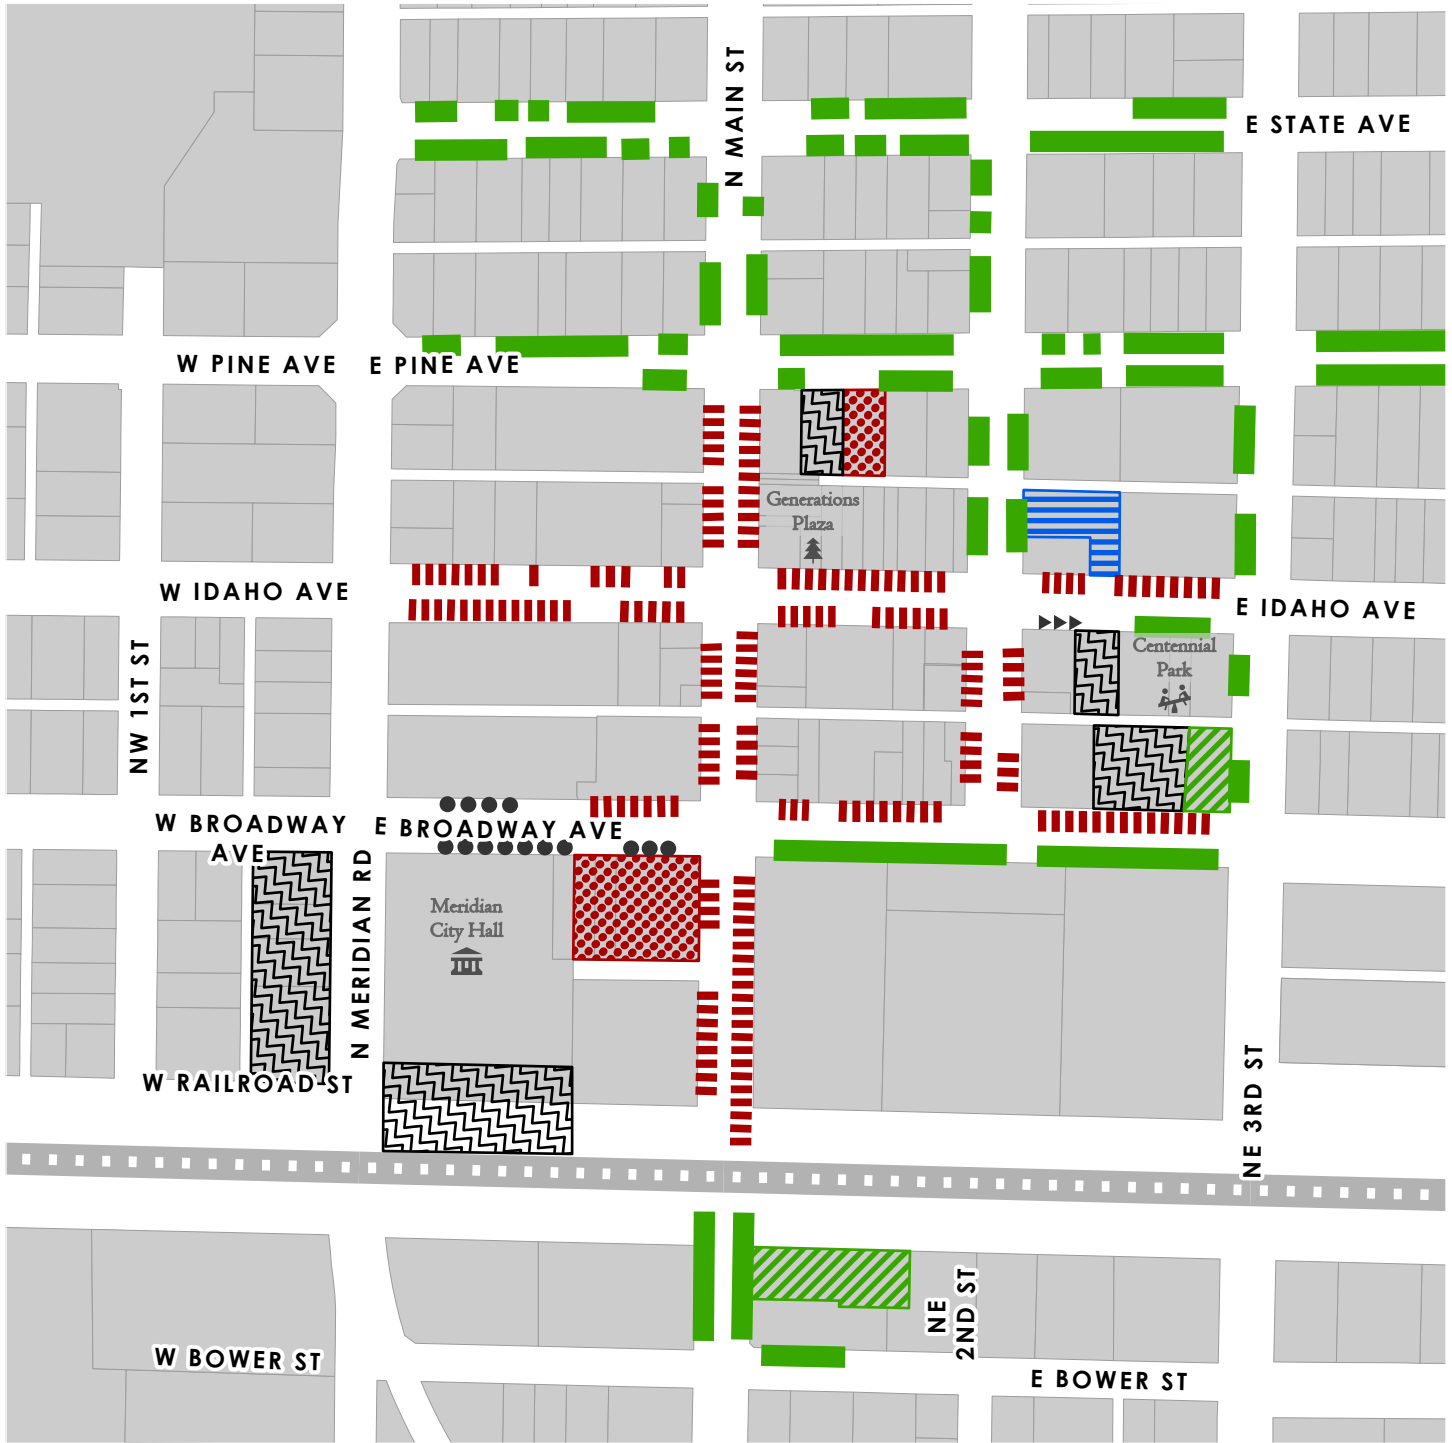

Old Town Parking Map

Legend

Surface Parking

Public

Public, Mon-Fri 6 AM - 6 PM

Public 2-Hour, Mon-Fri 8 AM - 6 PM

Limited & Reserved*

On-Street Parking

Public

Public 2-Hour**

Public 1-Hour**

Public 30-Minute**

*Parking regulation varies by location, but parking is typically restricted during normal weekday business hours.
 ** Limited duration parking is relaxed after normal weekday business hours.
 *** Vehicles displaying disability placards are permitted to park for unlimited periods of time in public parking zones which are otherwise restricted as to the length of time parking is permitted.